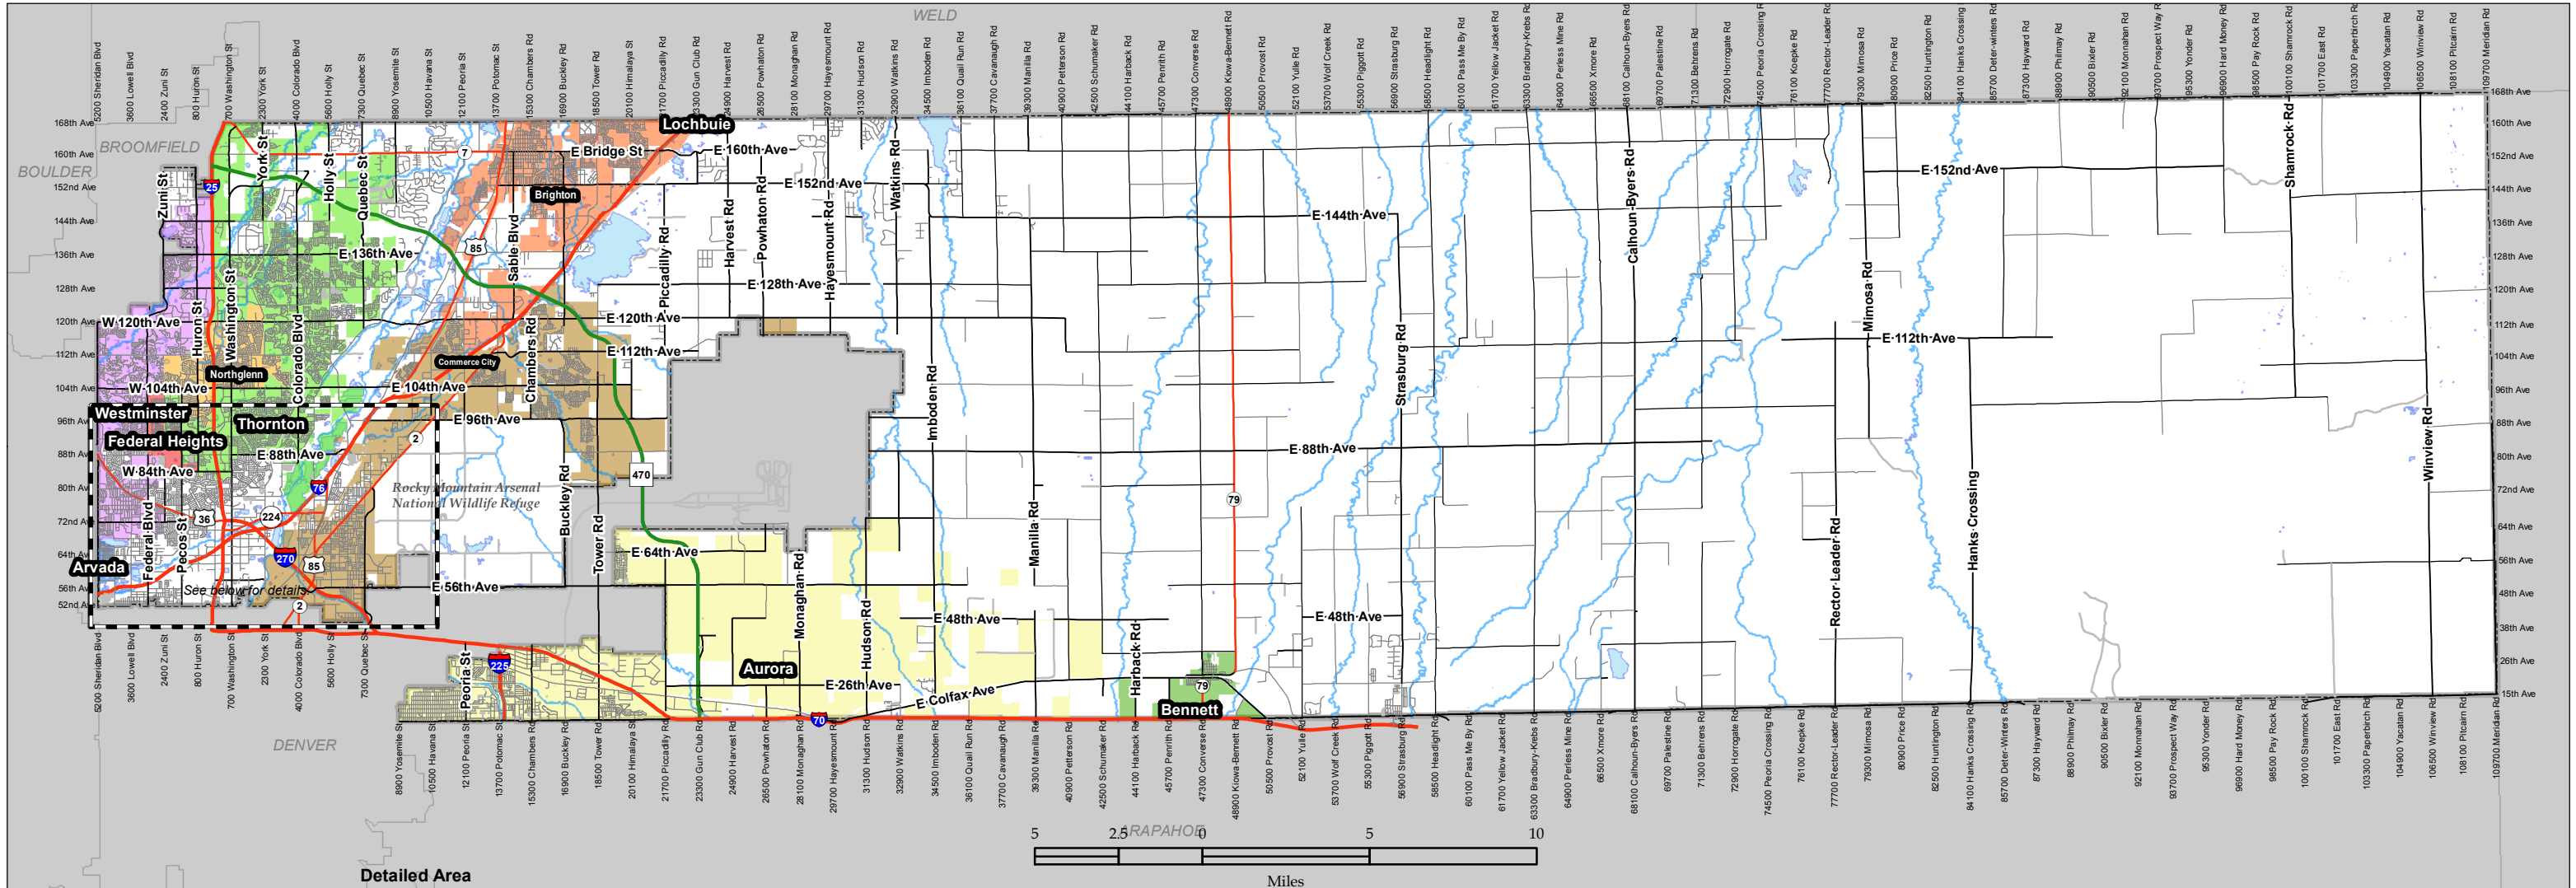

Adams County, Colorado

Cities and Roads

Adams County Business Solutions Group
 4430 South Adams County Parkway
 Brighton, CO 80601
www.adcogov.org/gis
 Date: 1/19/2018

Disclaimer:
 Although every reasonable effort has been made to ensure the accuracy of the information provided on this map, Adams County cannot be responsible for consequences resulting from omissions or errors in the information and graphic representations made herein. Users should consult with the Adams County Business Solutions Group to ascertain whether any modifications have been made since the publication of this material.

Cities

- | | |
|---|---|
|  Arvada |  Federal Heights |
|  Aurora |  Lochbuie |
|  Bennett |  Northglenn |
|  Brighton |  Thornton |
|  Commerce City |  Westminister |